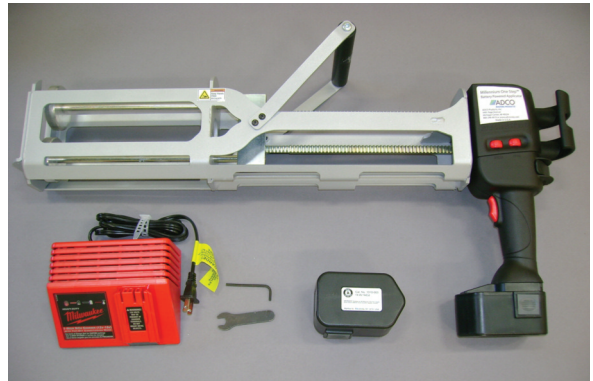

Battery-Powered Cartridge Gun

For Application of Dual-Component Tremco Adhesives

Description

Battery-Powered Cartridge Gun is specially designed to be used with 1.5L units of dual-component Tremco adhesive products such as Tremco Low Rise Foam Insulation Adhesive, Tremco LR Adhesive and Tremco LF Adhesive. The unique carriage design is extremely durable and allows the user to install adhesive in an upright position eliminating back strain. The tool is powered by a 14.4 volt rechargeable battery. The motor is designed to run on lower amps than conventional cordless tools which extends overall battery life and reduces charging time.

User Instructions

1. Assemble carriage handle using the provided (4) screws and lock nuts with the wrench and allen key (also included).
2. Open the clutch lever to allow movement of the racks. Retract the rack by pulling the rack handle away from the tool.
3. Prepare adhesive cartridge by removing caps or plugs and installing static mixing nozzle.
Note: Follow complete instructions for cartridge preparation as described in product data sheet.
4. Insert cartridge into the carriage. Line up the cartridge and the cartridge nozzle opening for correct positioning.
5. Push the rack handle forward, lining up pistons with the openings on the cartridge. Close the clutch lever to engage clutch.
6. Slide the battery onto the handle until it is fully engaged.
7. Adjust speed control knob to desired flow. High speed is designated on the knob by the largest "bubble" symbol. Slower speeds; smaller bubbles.
Note: Most applications will require the tool to be operated at full speed.
8. Hold trigger to begin dispensing adhesive. Note: Trigger must be depressed 2 times before tool operates when it has sat idle. This is a power saving feature built into the tool.
9. When finished dispensing, or when end of cartridge is reached, release trigger, open clutch, then retract rack. Remove cartridge.