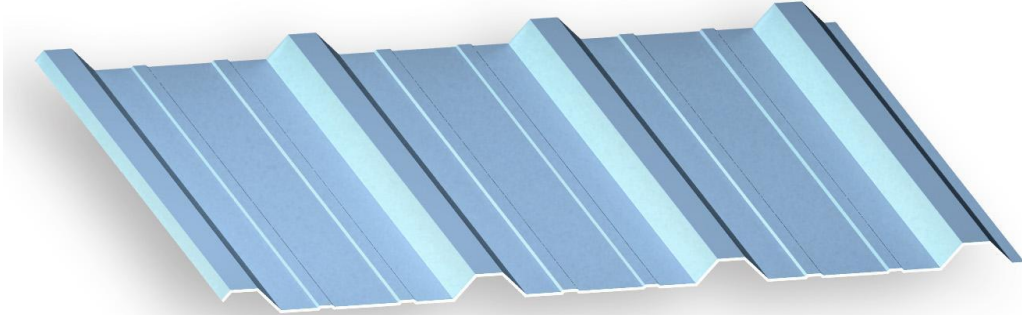

TremLock "R" Panel

TremLock "R" Panel is a multi-use wall and roof panel used primarily in pre-engineered metal building applications.

TremLock "R" Panel